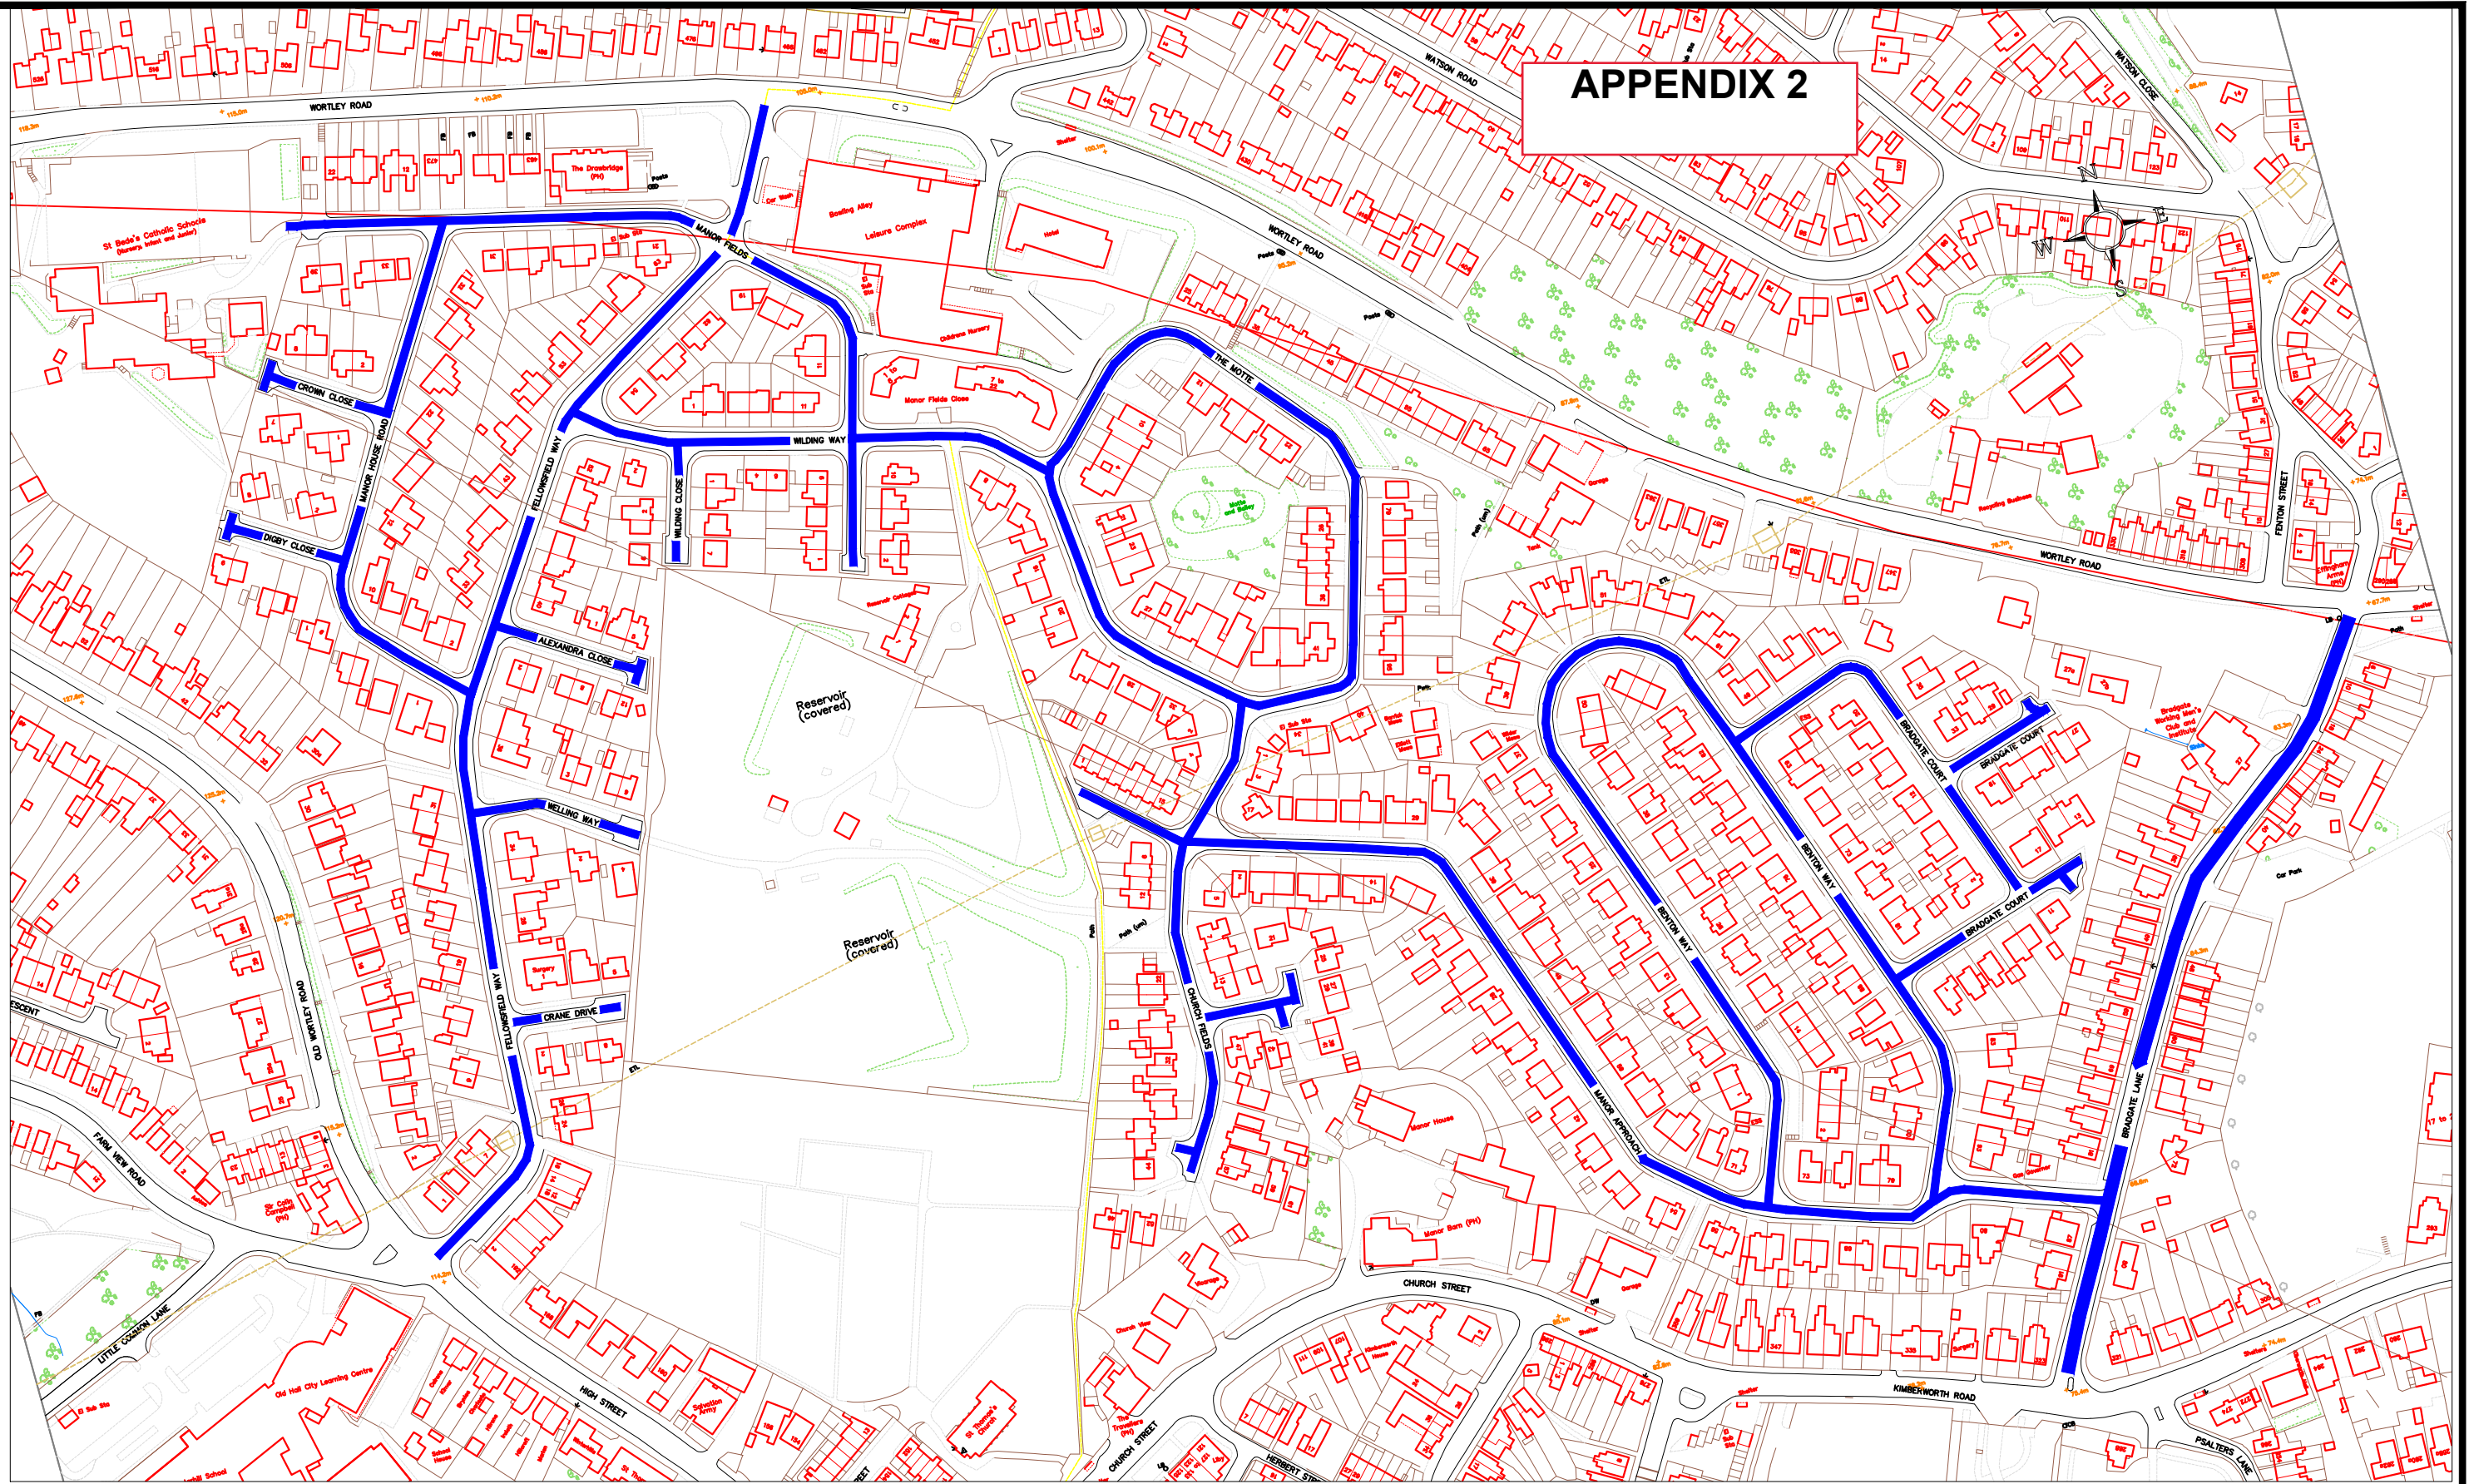

# APPENDIX 2

Strategic Director:  
Karl Battersby Bsc (Hons) MTP L MRTPI

Rotherham Metropolitan Borough Council  
Environment & Development Services  
Bailey House, Rawmarsh Road,  
Rotherham S60 1TD

### KEY

PROPOSED 20mph Speed Limit

NOTE: All remaining roads are to remain 30mph.

Title

Bradgate 20mph Limit - Scheme Extents

Dwg. No.  
NSS/RW01/20/01

Rev.

Scales (if A3) 1:2000

Drawn I. Shelton

Date August 2020

Chd. by

Rev.

Description